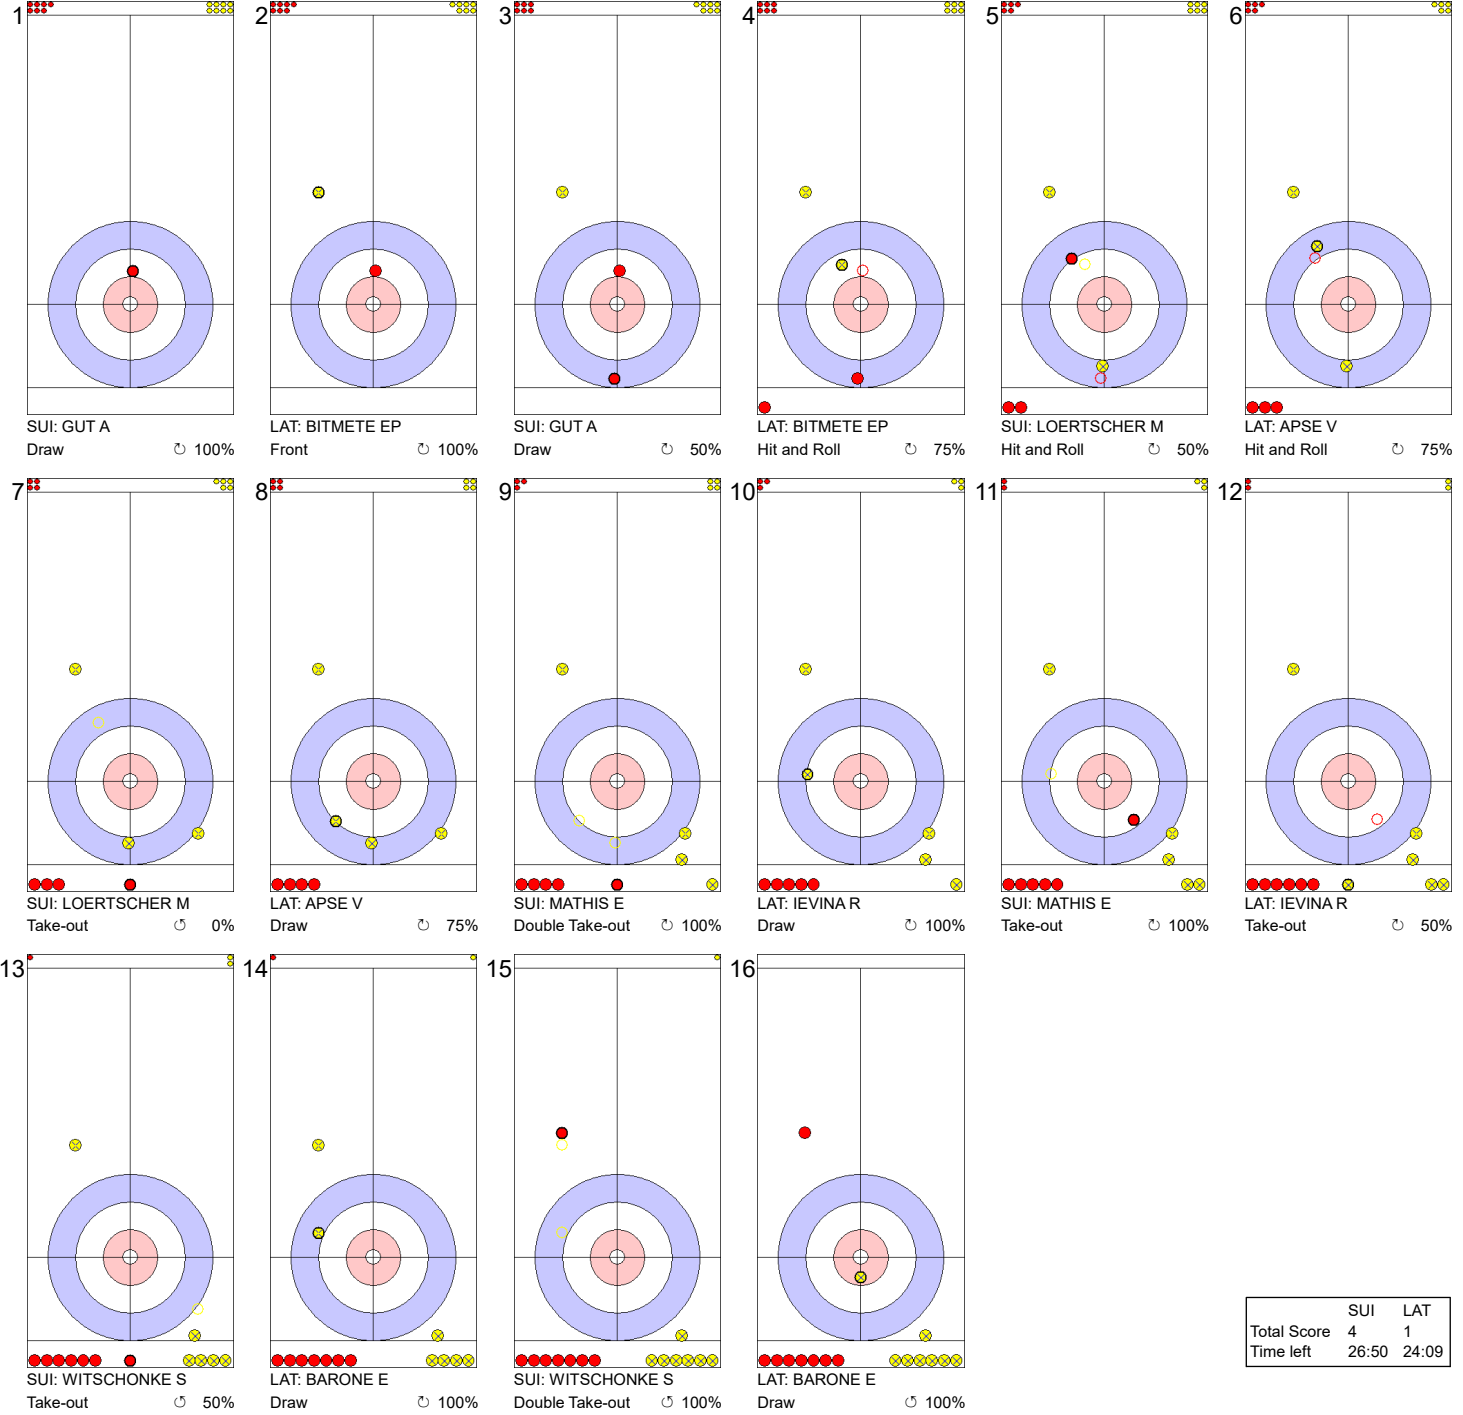

Round Robin Session 9 - Sheet C

Game - Shot by Shot

End 3 ● **SUI - Switzerland 3 + 1 (this end) = 4** ● **LAT - Latvia 0 + 0 (this end) = 0**

	SUI	LAT
Total Score	4	0
Time left	30:03	27:23

Legend:
 ↻ Clockwise ↺ Counter-clockwise - Not considered

Game - Shot by Shot

End 4 **SUI - Switzerland 4 + 0 (this end) = 4** **LAT - Latvia 0 + 1 (this end) = 1**

	SUI	LAT
Total Score	4	1
Time left	26:50	24:09

Legend:
 Clockwise Counter-clockwise - Not considered

Game - Shot by Shot

Legend:
 Clockwise Counter-clockwise - Not considered

Game - Shot by Shot

Legend:
 Clockwise
 Counter-clockwise
 - Not considered

Game - Shot by Shot

	SUI	LAT
Total Score	5	6
Time left	15:19	13:07