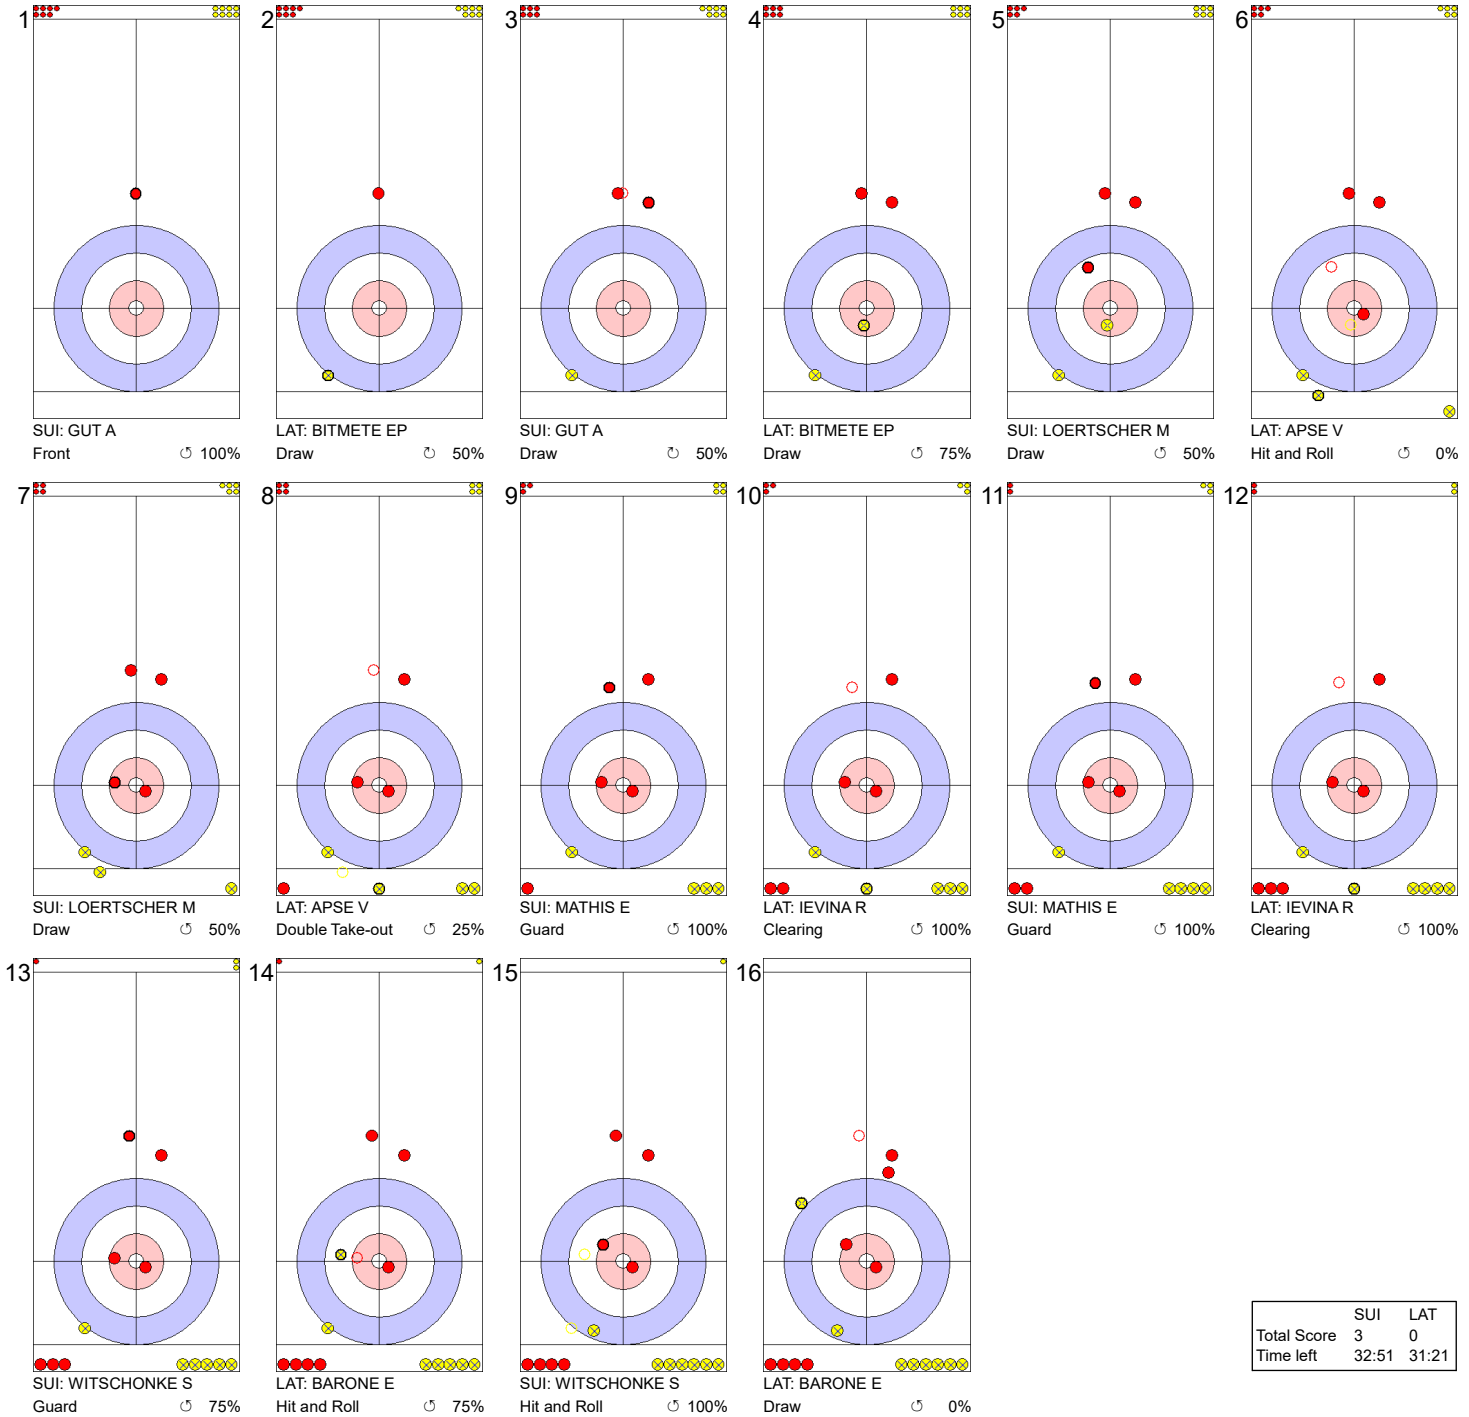

Game - Shot by Shot

End 1			SUI - Switzerland 0 + 1 (this end) = 1			LAT - Latvia 0 + 0 (this end) = 0											
1		LAT: BITMETE EP Draw	2		SUI: GUT A Take-out	3		LAT: BITMETE EP Draw	4		SUI: GUT A Take-out	5		LAT: APSE V Guard	6		SUI: LOERTSCHER M Take-out
7		LAT: APSE V Draw	8		SUI: LOERTSCHER M Clearing	9		LAT: IEVINA R Front	10		SUI: MATHIS E Double Take-out	11		LAT: IEVINA R Draw	12		SUI: MATHIS E Take-out
13		LAT: BARONE E Take-out	14		SUI: WITSCHONKE S Draw	15		LAT: BARONE E Hit and Roll	16		SUI: WITSCHONKE S Clearing						

	SUI	LAT
Total Score	1	0
Time left	35:49	35:20

Legend:
 Clockwise
 Counter-clockwise
 - Not considered

Game - Shot by Shot

End 2 **SUI - Switzerland 1 + 2 (this end) = 3** **LAT - Latvia 0 + 0 (this end) = 0**

Round Robin Session 9 - Sheet C

Game - Shot by Shot

End 3 ● **SUI - Switzerland 3 + 1 (this end) = 4** ● **LAT - Latvia 0 + 0 (this end) = 0**

	SUI	LAT
Total Score	4	0
Time left	30:03	27:23

Legend:
 ↻ Clockwise ↺ Counter-clockwise - Not considered

Game - Shot by Shot

End 4 **SUI - Switzerland 4 + 0 (this end) = 4** **LAT - Latvia 0 + 1 (this end) = 1**

	SUI	LAT
Total Score	4	1
Time left	26:50	24:09

Legend:
 Clockwise Counter-clockwise - Not considered