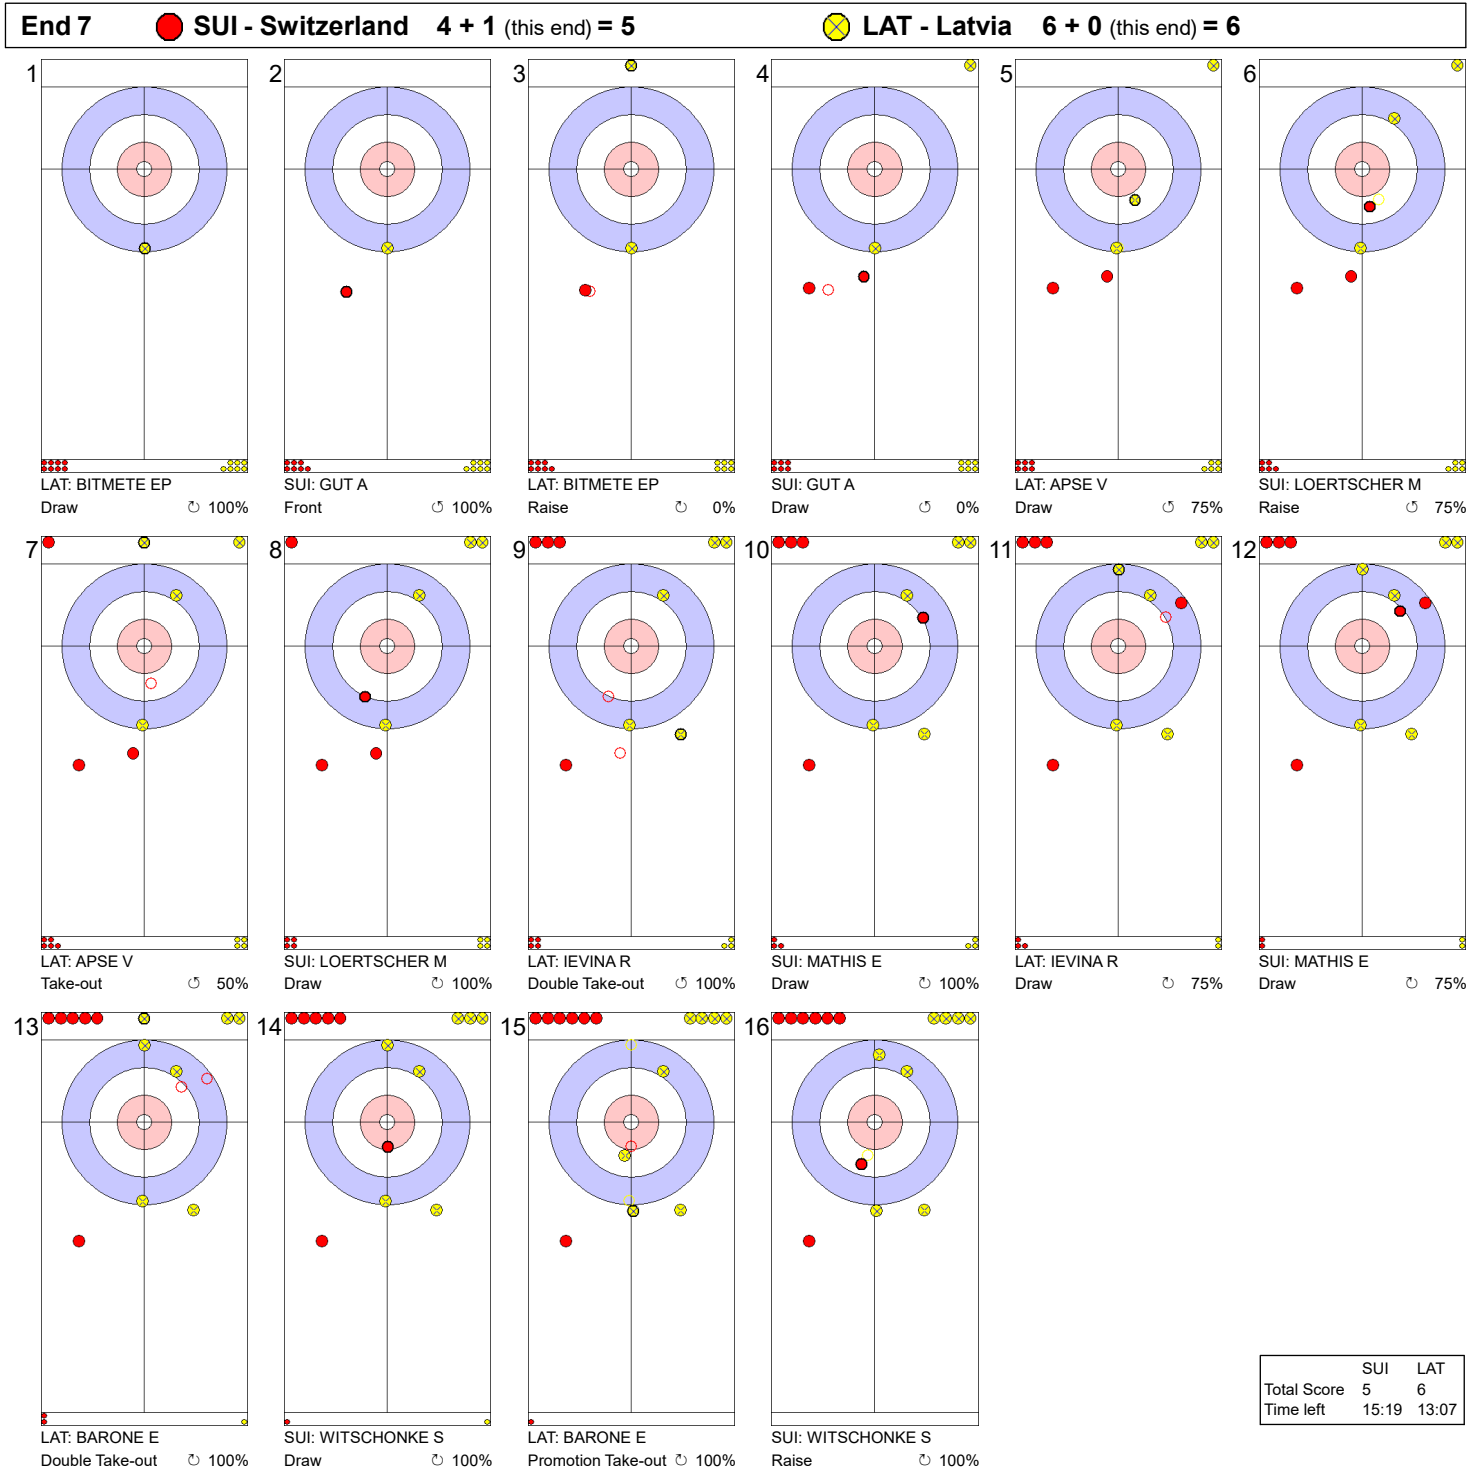

Game - Shot by Shot

End 4 **SUI - Switzerland 4 + 0 (this end) = 4** **LAT - Latvia 0 + 1 (this end) = 1**

	SUI	LAT
Total Score	4	1
Time left	26:50	24:09

Legend:
 Clockwise Counter-clockwise - Not considered

Game - Shot by Shot

Legend:
 Clockwise Counter-clockwise - Not considered

Game - Shot by Shot

Legend:
 Clockwise
 Counter-clockwise
 - Not considered

Game - Shot by Shot

	SUI	LAT
Total Score	5	6
Time left	15:19	13:07

Legend:
 ↻ Clockwise ↺ Counter-clockwise - Not considered

Game - Shot by Shot

End 8 ● **SUI - Switzerland** 5 + 0 (this end) = 5 ● **LAT - Latvia** 6 + 1 (this end) = 7

	SUI	LAT
Total Score	5	7
Time left	10:58	08:41

Legend:
 ↻ Clockwise ↺ Counter-clockwise - Not considered

Game - Shot by Shot

	SUI	LAT
Total Score	7	7
Time left	06:29	05:28

Legend:		
↻	Clockwise	
↺	Counter-clockwise	
-	Not considered	

Game - Shot by Shot