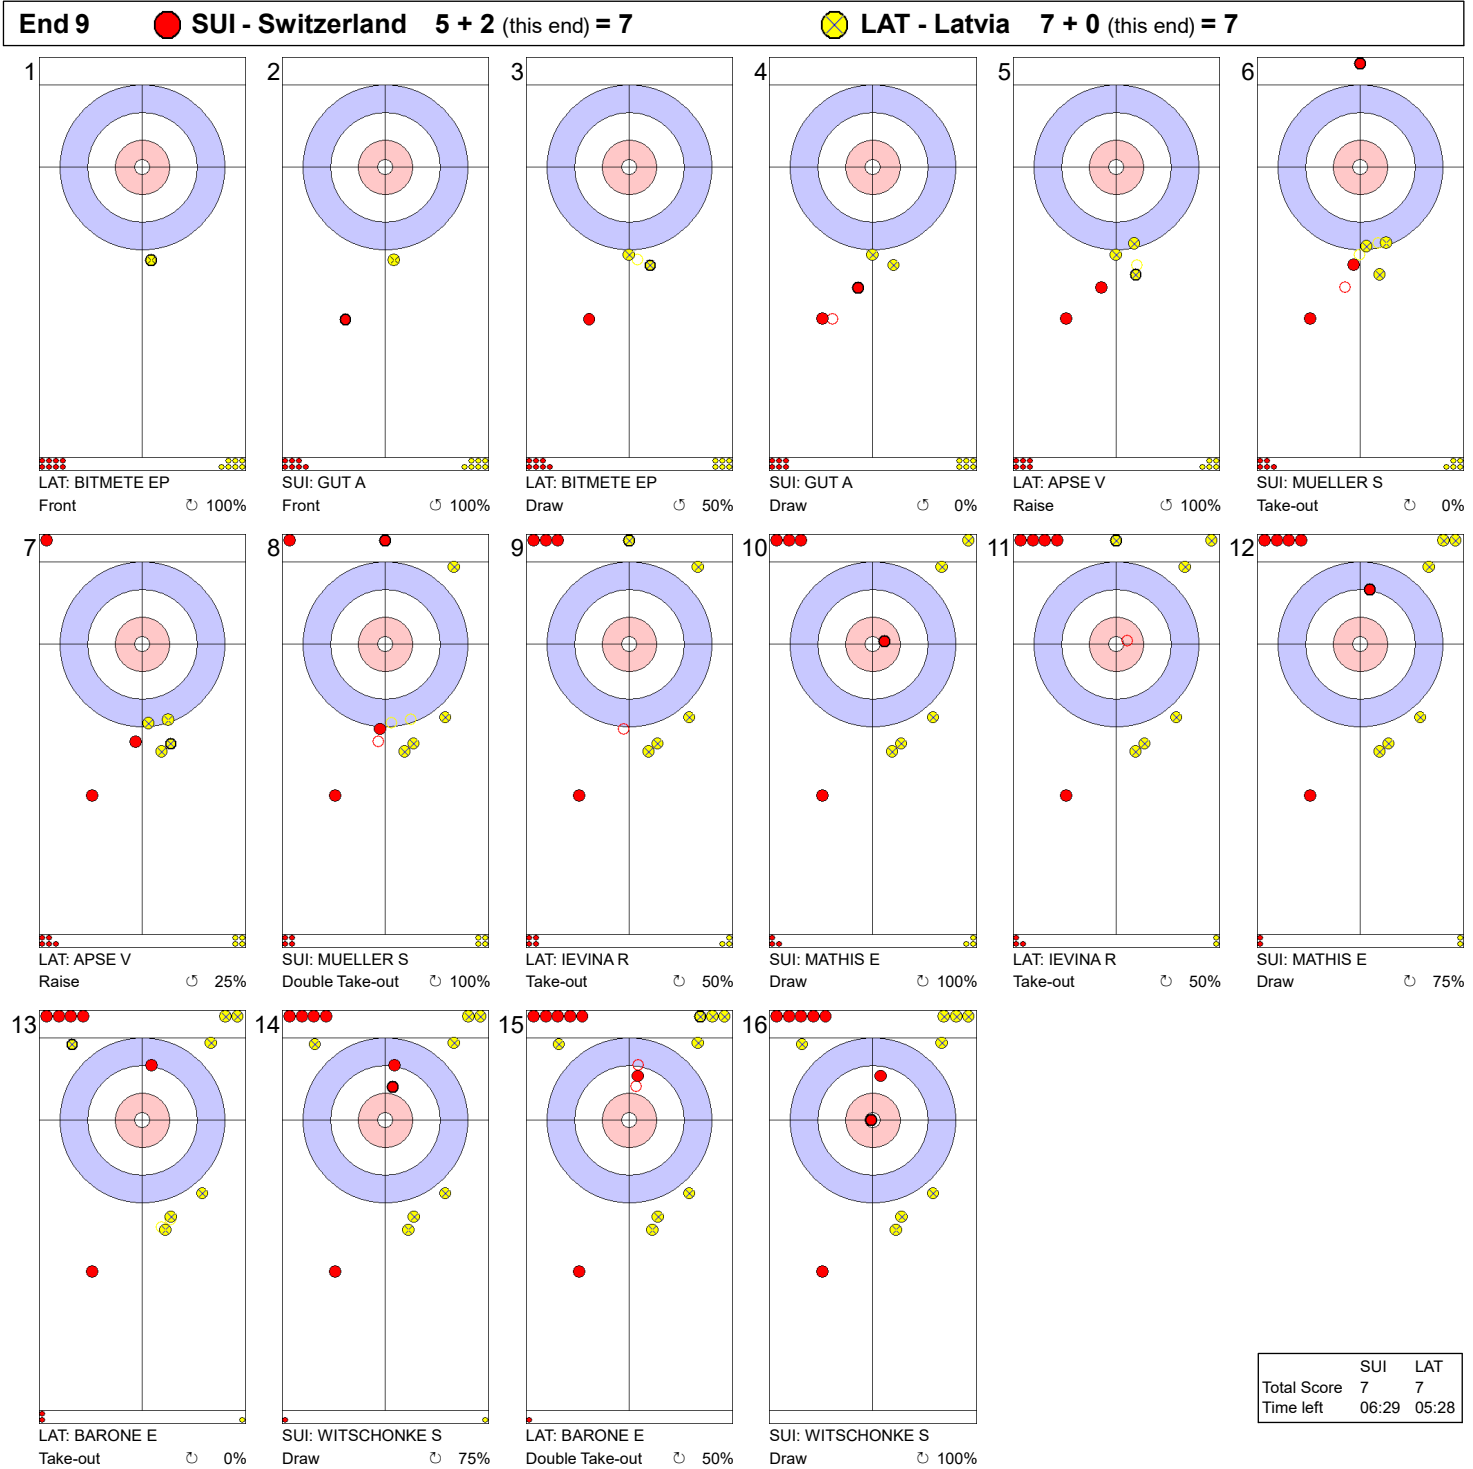

Game - Shot by Shot

Legend:
 Clockwise Counter-clockwise - Not considered

Game - Shot by Shot

Legend:
 Clockwise
 Counter-clockwise
 - Not considered

Game - Shot by Shot

	SUI	LAT
Total Score	5	6
Time left	15:19	13:07

Legend:
 ↻ Clockwise ↺ Counter-clockwise - Not considered

Game - Shot by Shot

End 8 ● **SUI - Switzerland** 5 + 0 (this end) = 5 ● **LAT - Latvia** 6 + 1 (this end) = 7

	SUI	LAT
Total Score	5	7
Time left	10:58	08:41

Legend:
 ↻ Clockwise ↺ Counter-clockwise - Not considered

Game - Shot by Shot

	SUI	LAT
Total Score	7	7
Time left	06:29	05:28

Legend:		
↻	Clockwise	
↺	Counter-clockwise	
-	Not considered	

Game - Shot by Shot

End 10 **SUI - Switzerland 7 + 0 (this end) = 7** **LAT - Latvia 7 + 1 (this end) = 8**

	SUI	LAT
Total Score	7	8
Time left	03:26	02:02

Legend:
 ↻ Clockwise ↺ Counter-clockwise - Not considered