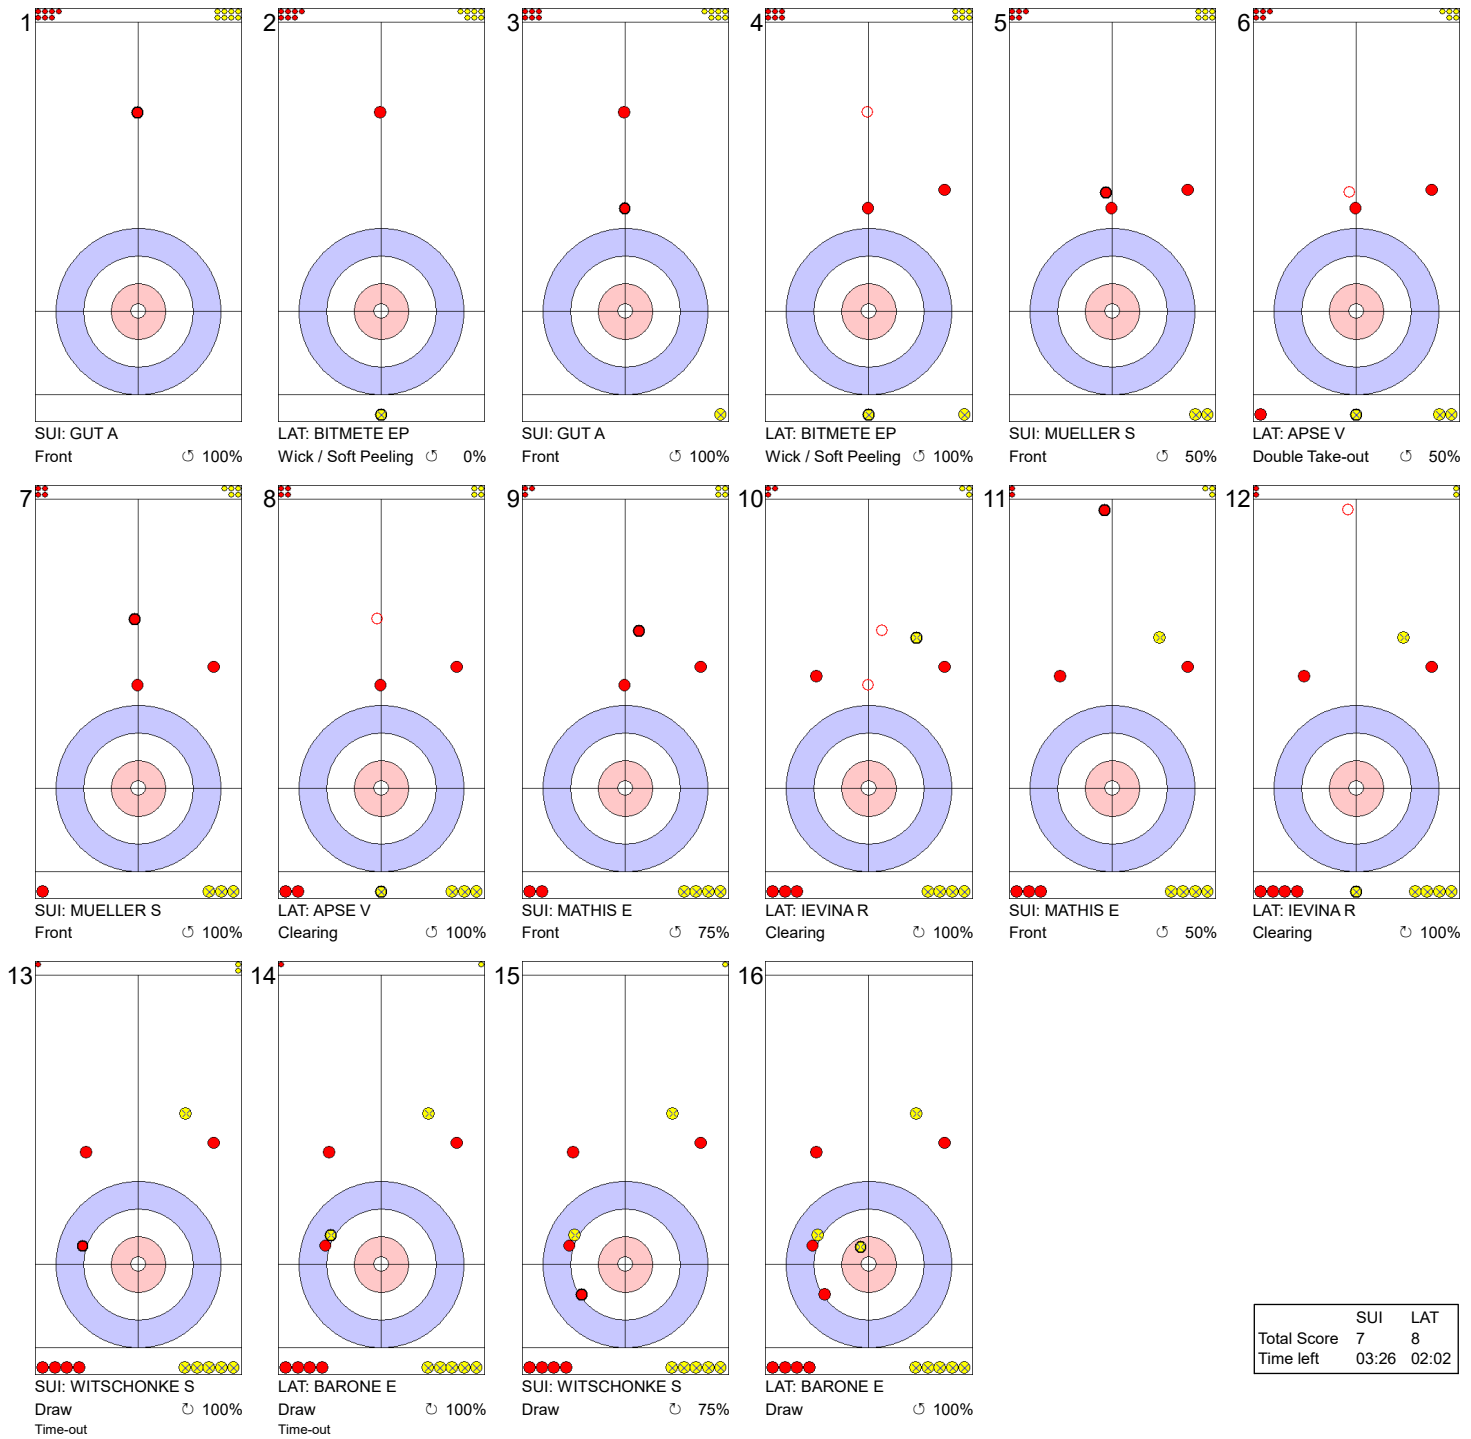

Game - Shot by Shot

Legend:
 Clockwise Counter-clockwise - Not considered

Game - Shot by Shot

Legend:
 Clockwise
 Counter-clockwise
 - Not considered

Game - Shot by Shot

	SUI	LAT
Total Score	5	6
Time left	15:19	13:07

Legend:
 ↻ Clockwise ↺ Counter-clockwise - Not considered

Game - Shot by Shot

End 8 ● **SUI - Switzerland** 5 + 0 (this end) = 5 ● **LAT - Latvia** 6 + 1 (this end) = 7

	SUI	LAT
Total Score	5	7
Time left	10:58	08:41

Legend:
 ↻ Clockwise ↺ Counter-clockwise - Not considered

Game - Shot by Shot

	SUI	LAT
Total Score	7	7
Time left	06:29	05:28

Legend:		
↻	Clockwise	
↺	Counter-clockwise	
-	Not considered	

Game - Shot by Shot

End 10 **SUI - Switzerland 7 + 0 (this end) = 7** **LAT - Latvia 7 + 1 (this end) = 8**

	SUI	LAT
Total Score	7	8
Time left	03:26	02:02

Legend:
 ↻ Clockwise ↺ Counter-clockwise - Not considered