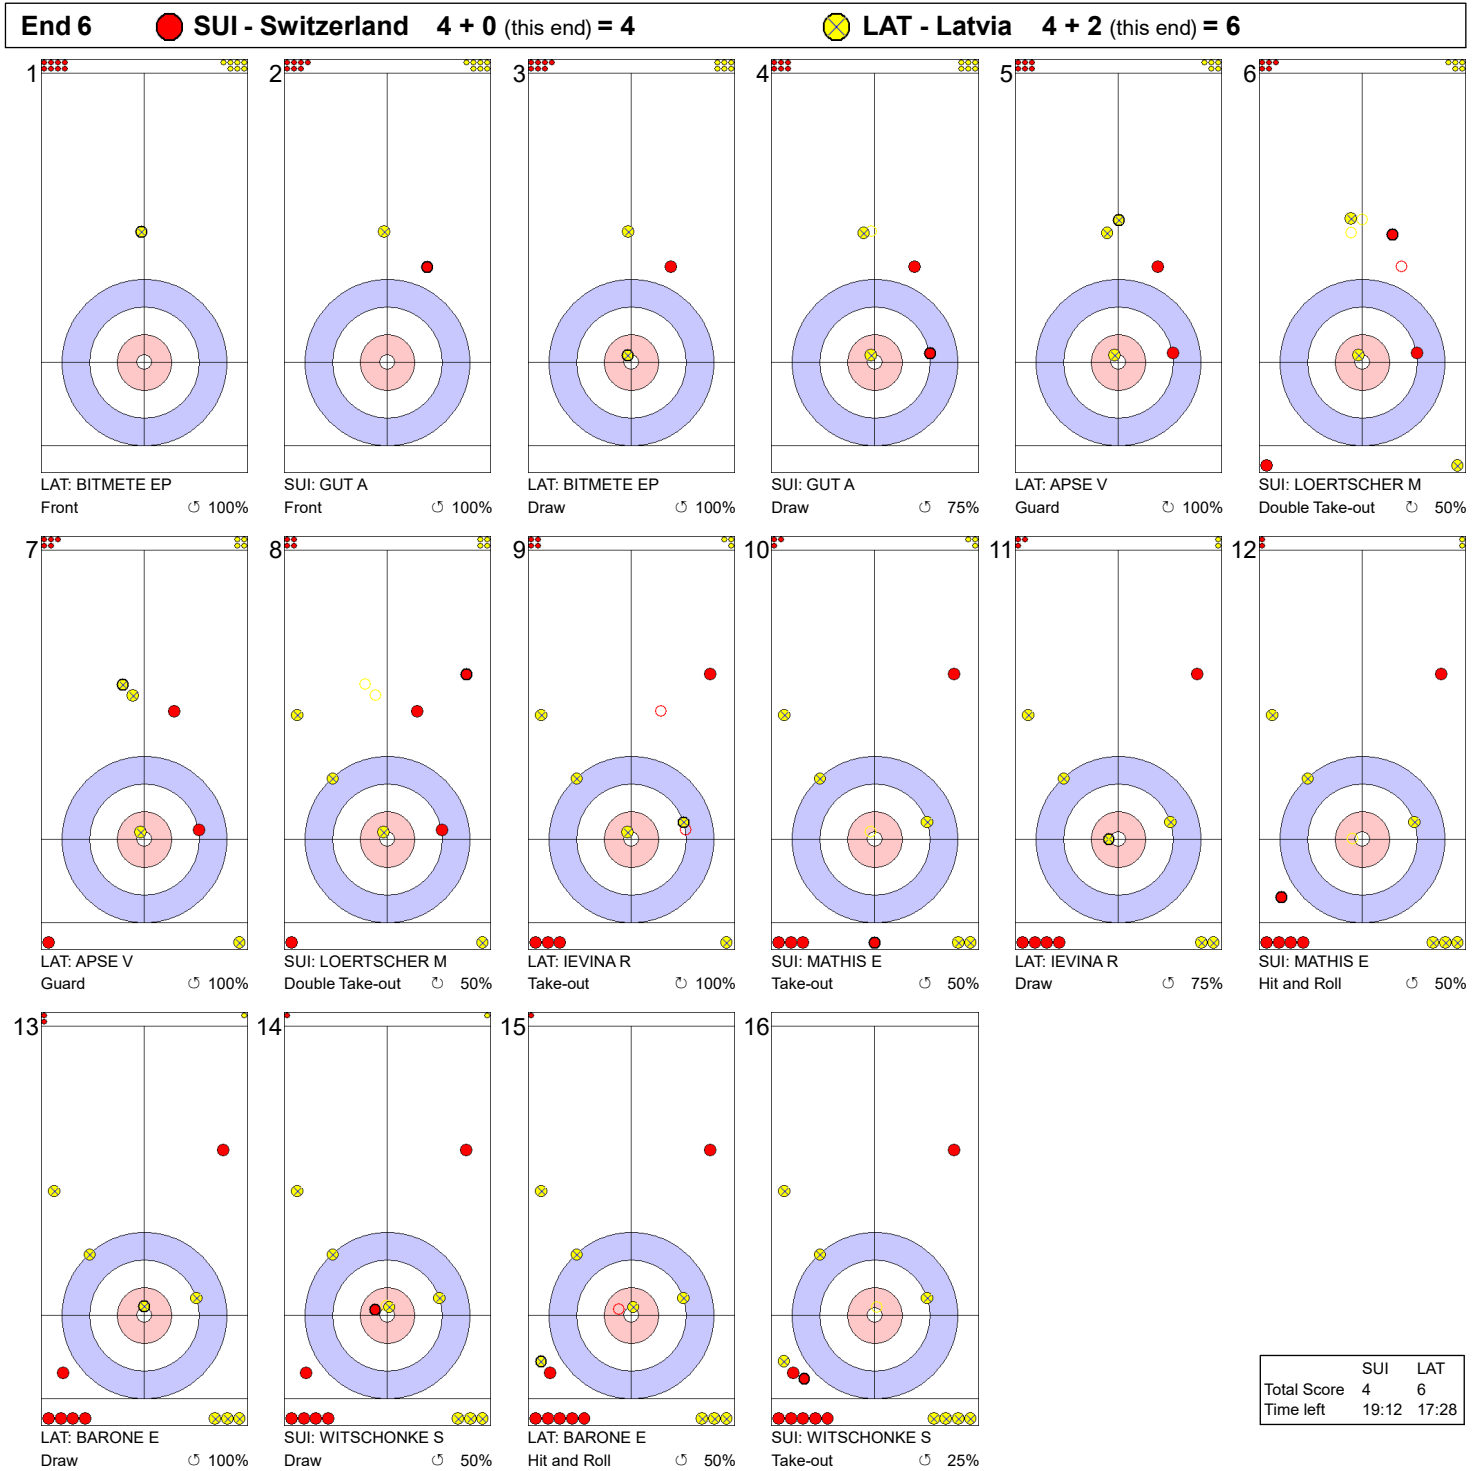

Round Robin Session 9 - Sheet C

Game - Shot by Shot

End 3 ● **SUI - Switzerland 3 + 1 (this end) = 4** ● **LAT - Latvia 0 + 0 (this end) = 0**

	SUI	LAT
Total Score	4	0
Time left	30:03	27:23

Legend:
 ↻ Clockwise ↺ Counter-clockwise - Not considered

Game - Shot by Shot

End 4 **SUI - Switzerland 4 + 0 (this end) = 4** **LAT - Latvia 0 + 1 (this end) = 1**

	SUI	LAT
Total Score	4	1
Time left	26:50	24:09

Legend:
 Clockwise Counter-clockwise - Not considered

Game - Shot by Shot

Legend:
 Clockwise Counter-clockwise - Not considered

Game - Shot by Shot

Legend:
 Clockwise
 Counter-clockwise
 - Not considered

Game - Shot by Shot

	SUI	LAT
Total Score	5	6
Time left	15:19	13:07

Legend:
 ↻ Clockwise ↺ Counter-clockwise - Not considered

Game - Shot by Shot

End 8 ● **SUI - Switzerland** 5 + 0 (this end) = 5 ● **LAT - Latvia** 6 + 1 (this end) = 7

	SUI	LAT
Total Score	5	7
Time left	10:58	08:41